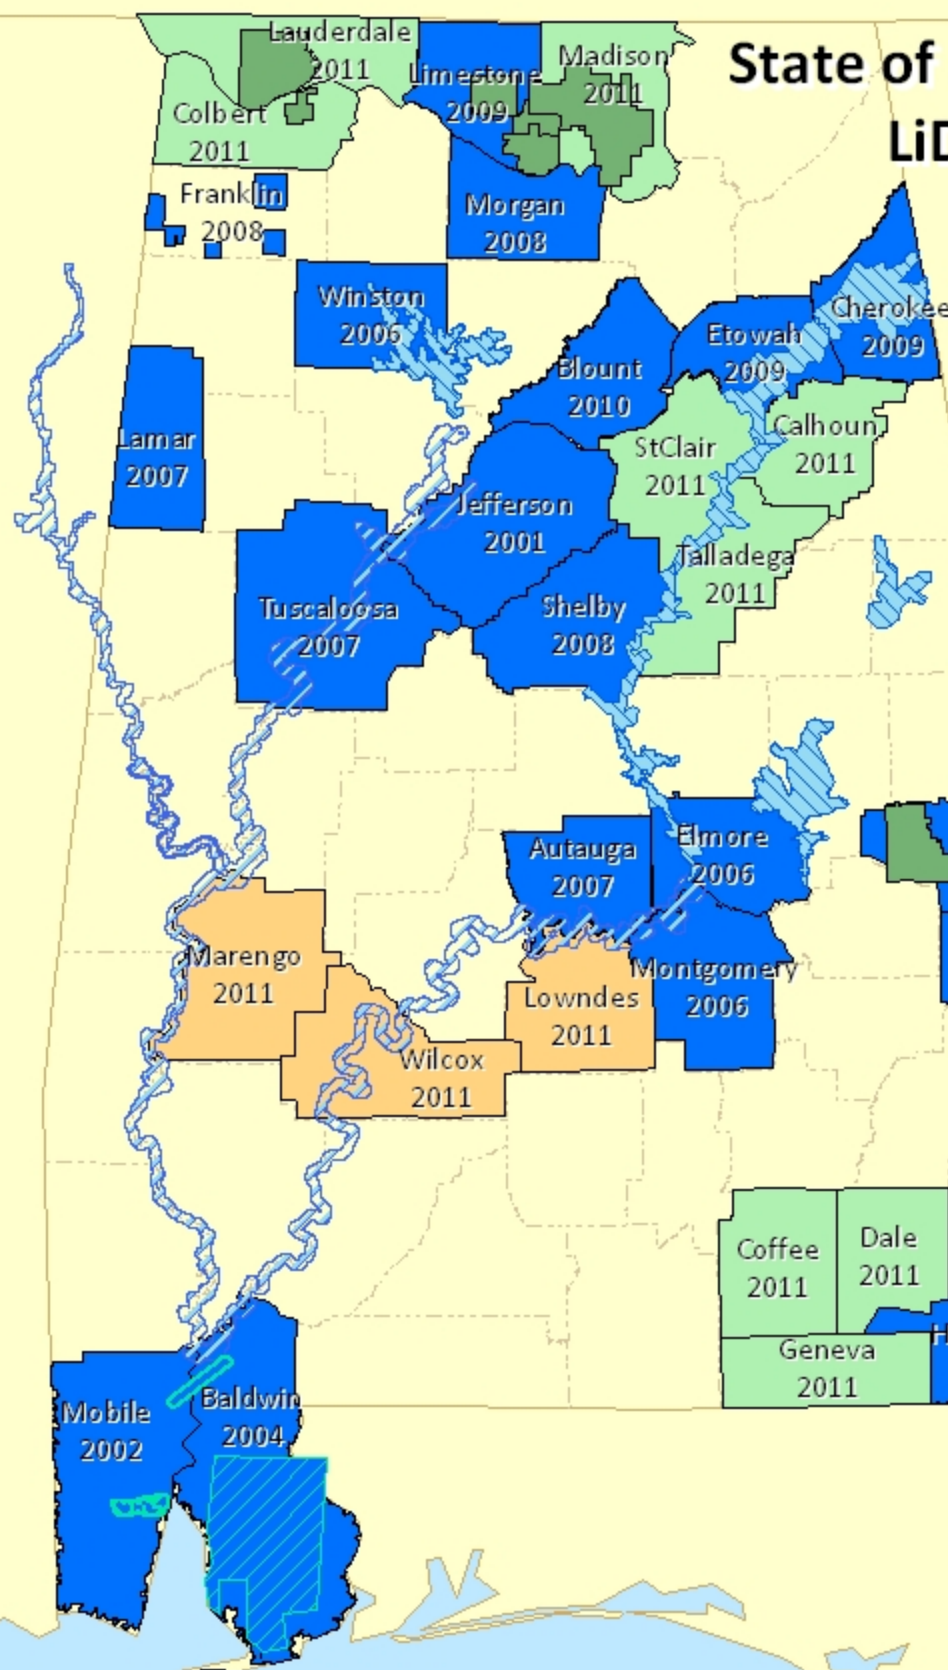

State of Alabama LiDAR Availability

Legend

- APCo Reservoir
- USACE Study Area (Riverine)
- Municipality Acquisitions
- ADECA OWR Acquisition
- USGS Mobile Area Streams
- Mobile Bay LiDAR USGS 2010
- County Acquisitions
- NRCS Acquisition